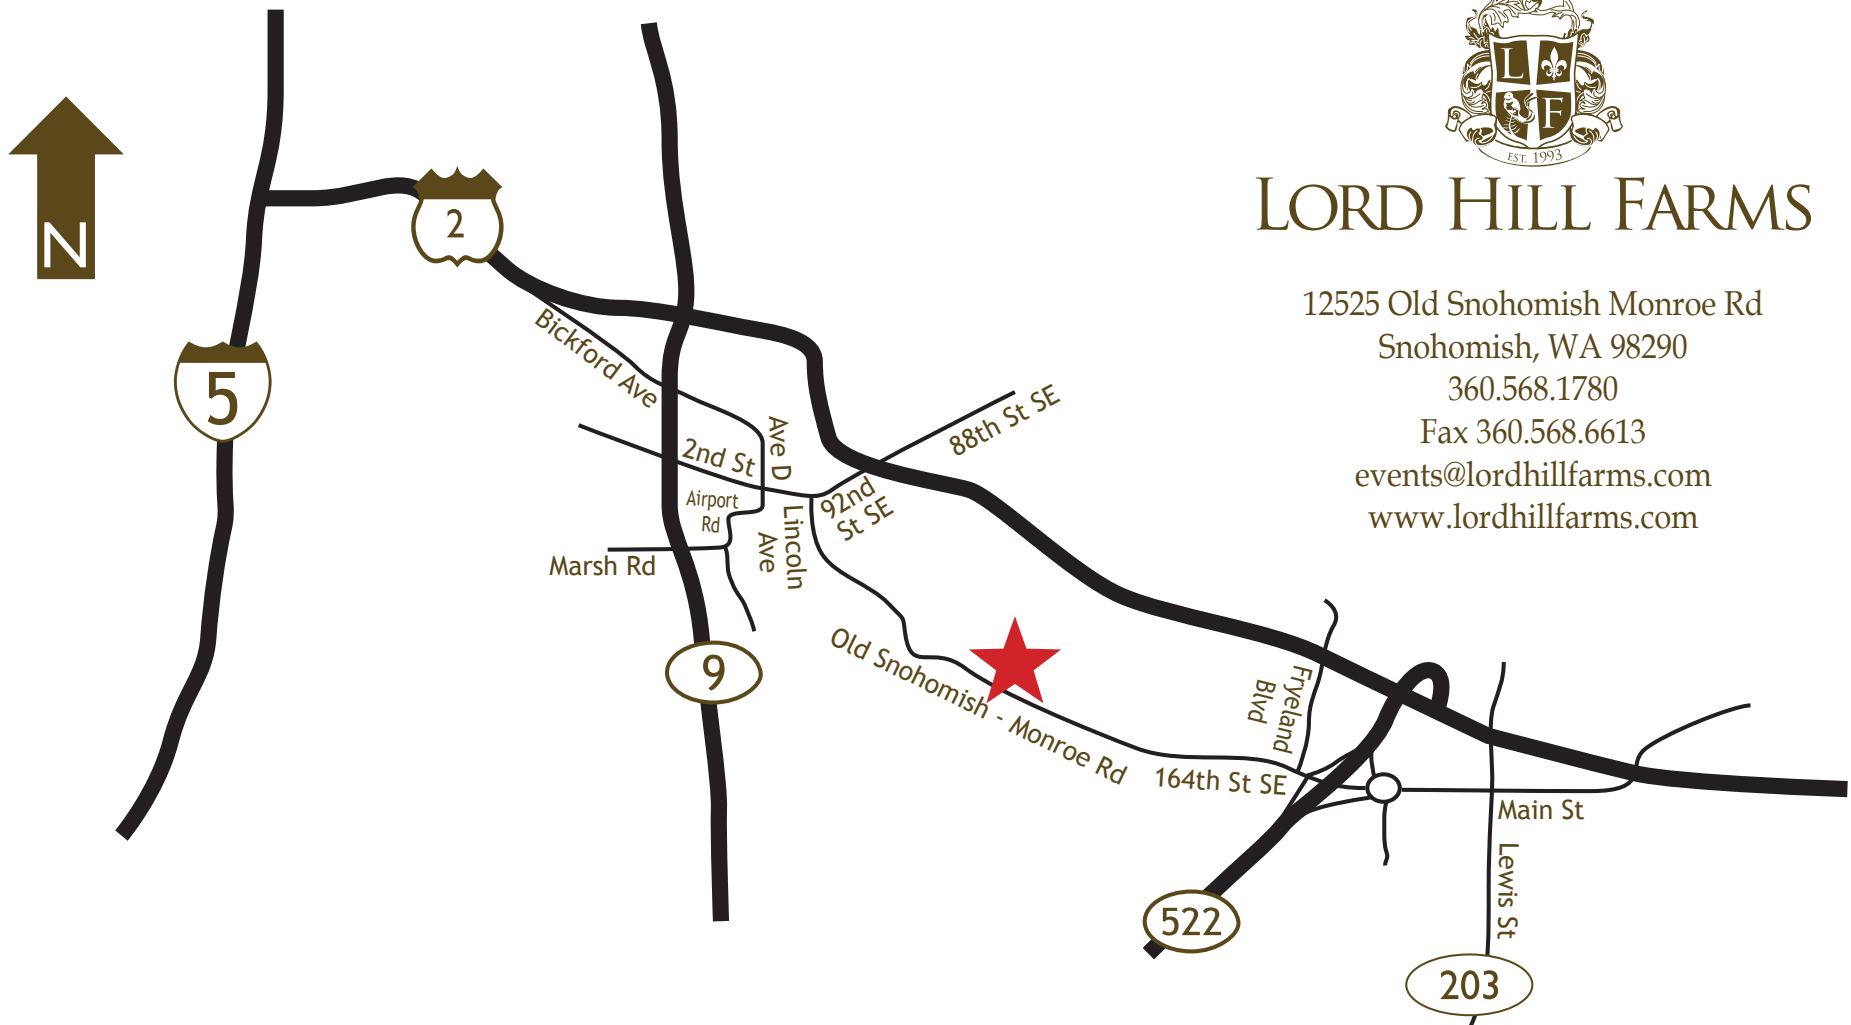

LORD HILL FARMS

12525 Old Snohomish Monroe Rd
Snohomish, WA 98290
360.568.1780
Fax 360.568.6613
events@lordhillfarms.com
www.lordhillfarms.com

From the North

Take I-5 South to Exit 194 (Hwy 2 East/Wenatchee). Take the 88th Street SE Exit to Snohomish. Turn Right on 92nd Street towards Snohomish (turns into 2nd St.) Follow through the first light and turn left on Lincoln Avenue, which becomes Old Snohomish-Monroe Road (First Heritage Bank is on the corner). Follow for approximately 3 miles and Lord Hill Farms will be on the left.

From the South

Take 405 North to Exit 23 (Woodinville/Wenatchee) to Hwy 522 East. Head East for 11.5 mile to the Monroe/West Main Street Exit. Follow roundabout around and to under the overpass. Continue West past the gas station for approximately 3 miles. Lord Hill Farms will be on the right.